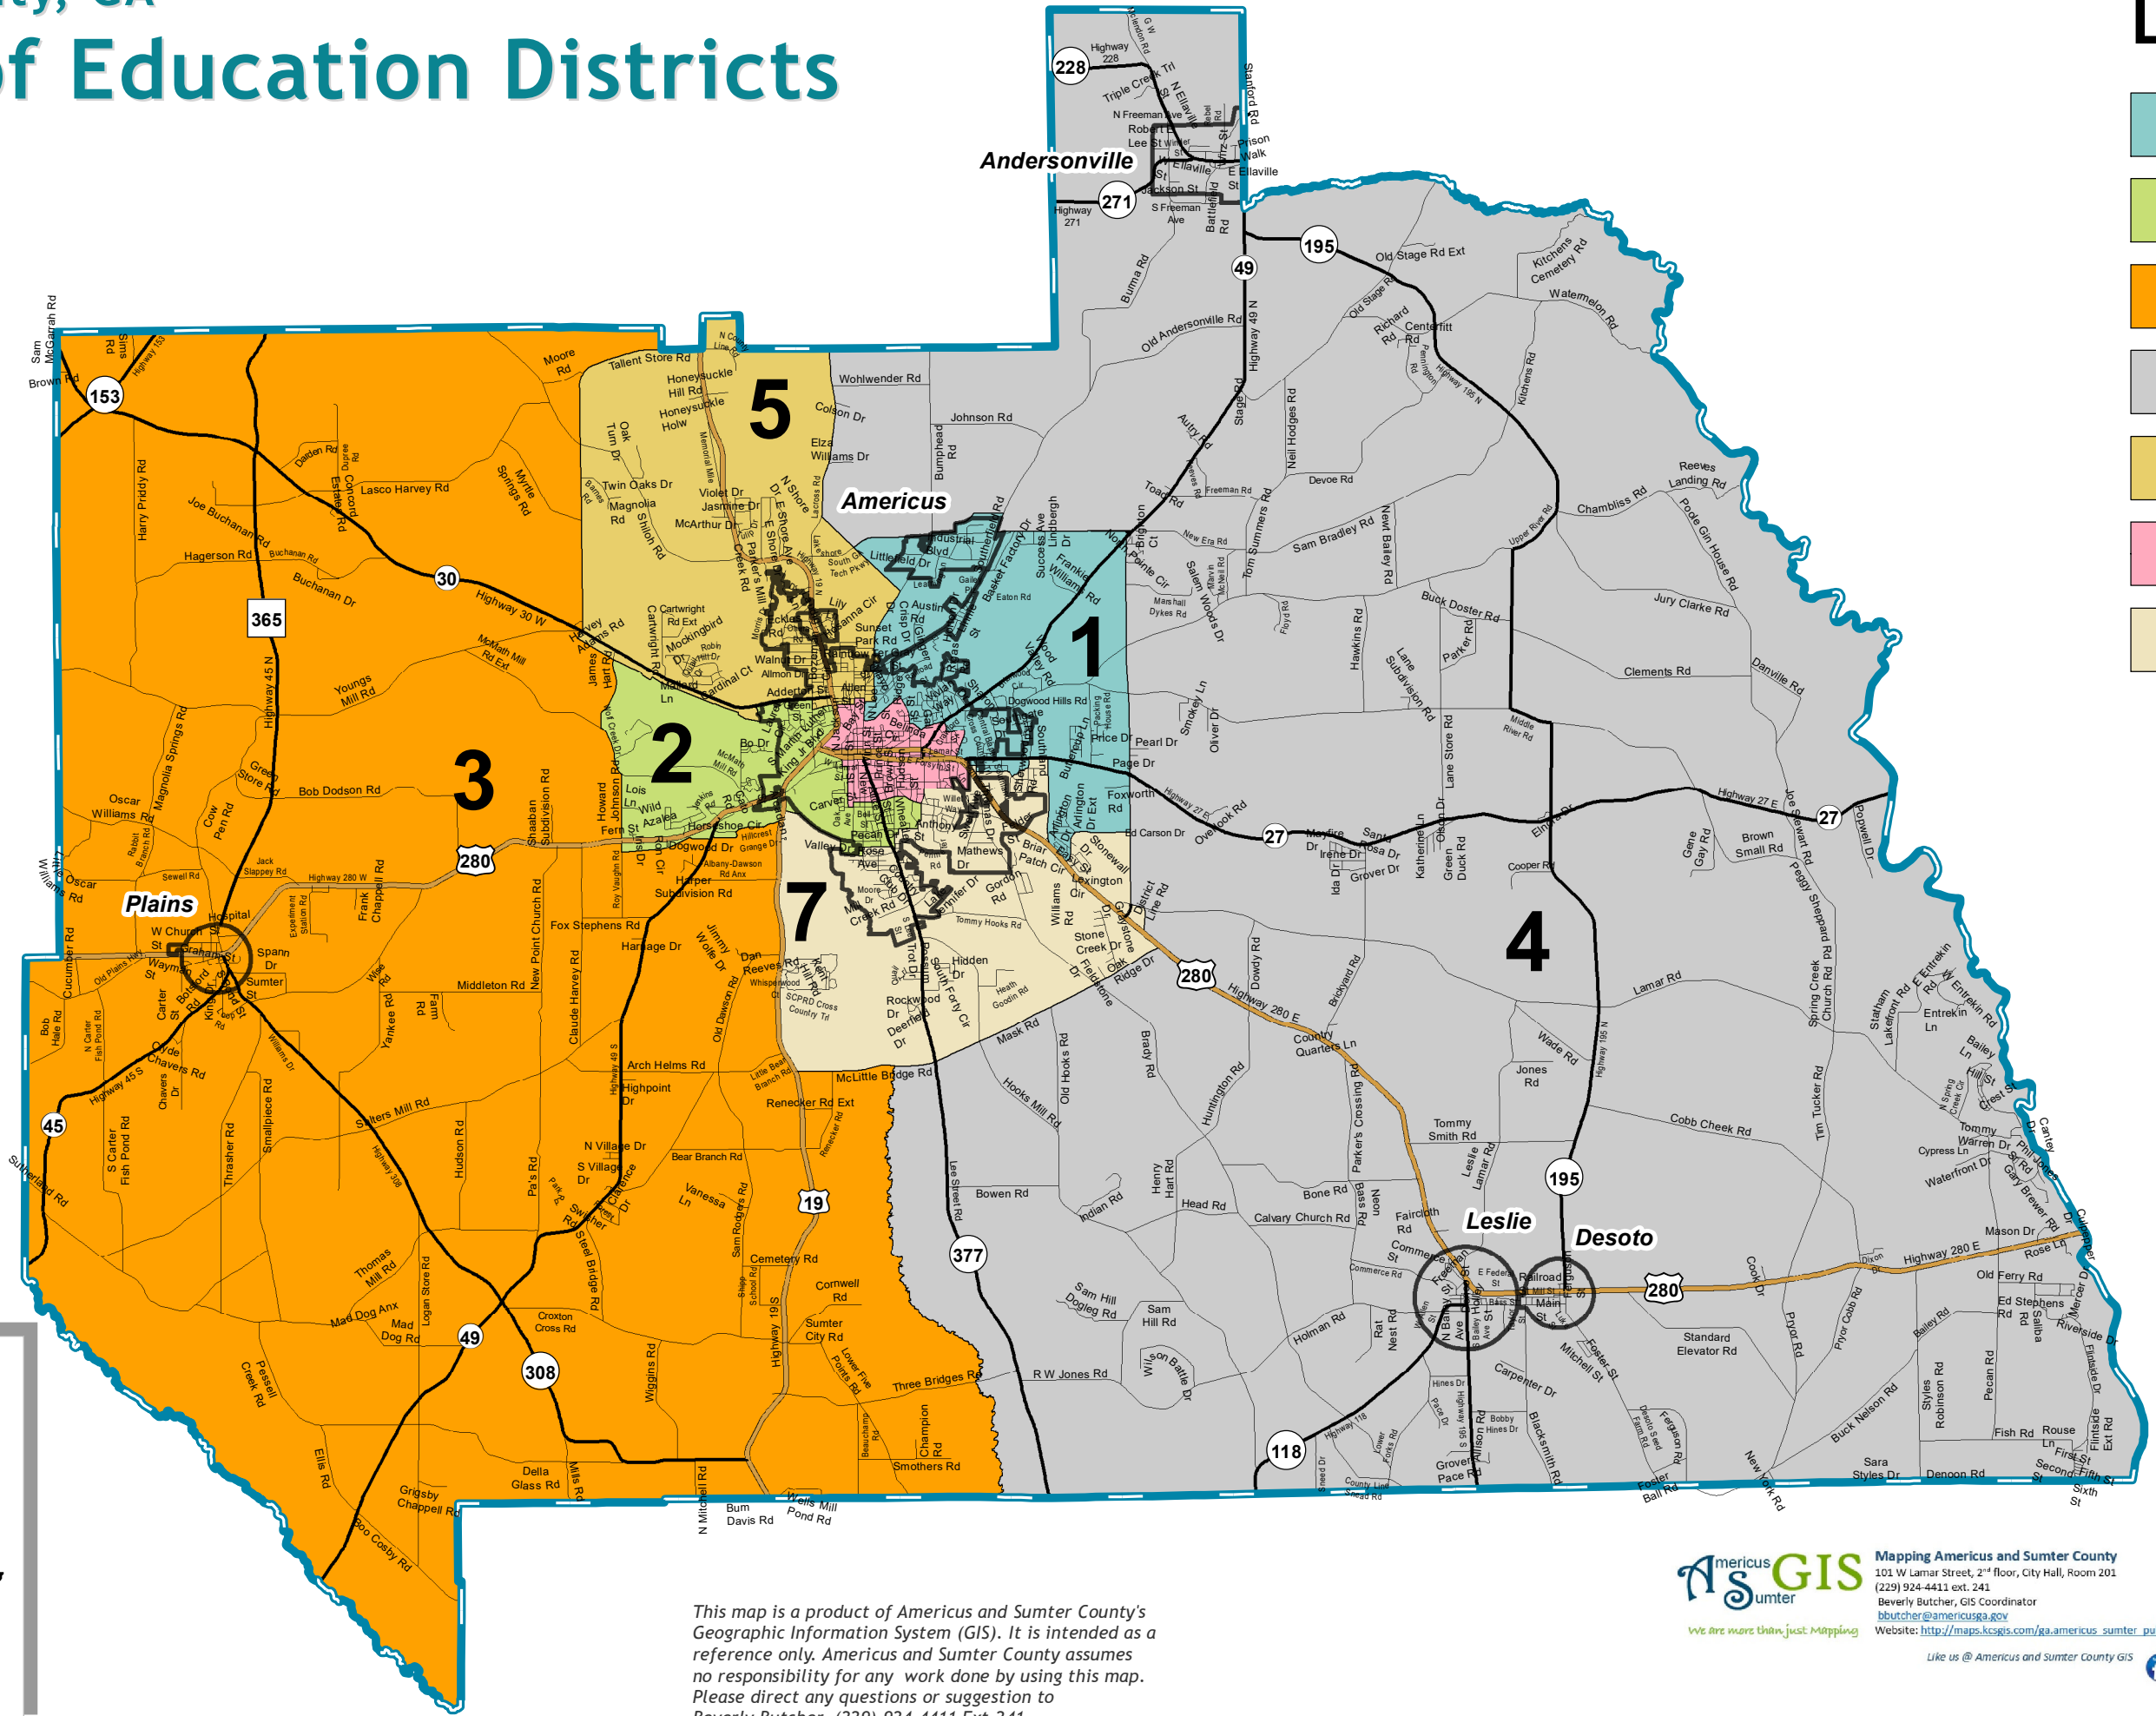

Sumter County, GA Board of Education Districts

Date: 8/21/2020

Legend

- District 1
- District 2
- District 3
- District 4
- District 5
- District 6
- District 7

Map Locator

This map is a product of Americus and Sumter County's Geographic Information System (GIS). It is intended as a reference only. Americus and Sumter County assumes no responsibility for any work done by using this map. Please direct any questions or suggestion to Beverly Butcher (229)-924-4411 Ext.241

Americus GIS
Mapping Americus and Sumter County
101 W Lamar Street, 2nd floor, City Hall, Room 201
(229) 924-4411 ext. 241
Beverly Butcher, GIS Coordinator
bbutcher@americusga.gov
Website: http://maps.kcsgis.com/ga.americus_sumter_public/
Like us @ Americus and Sumter County GIS