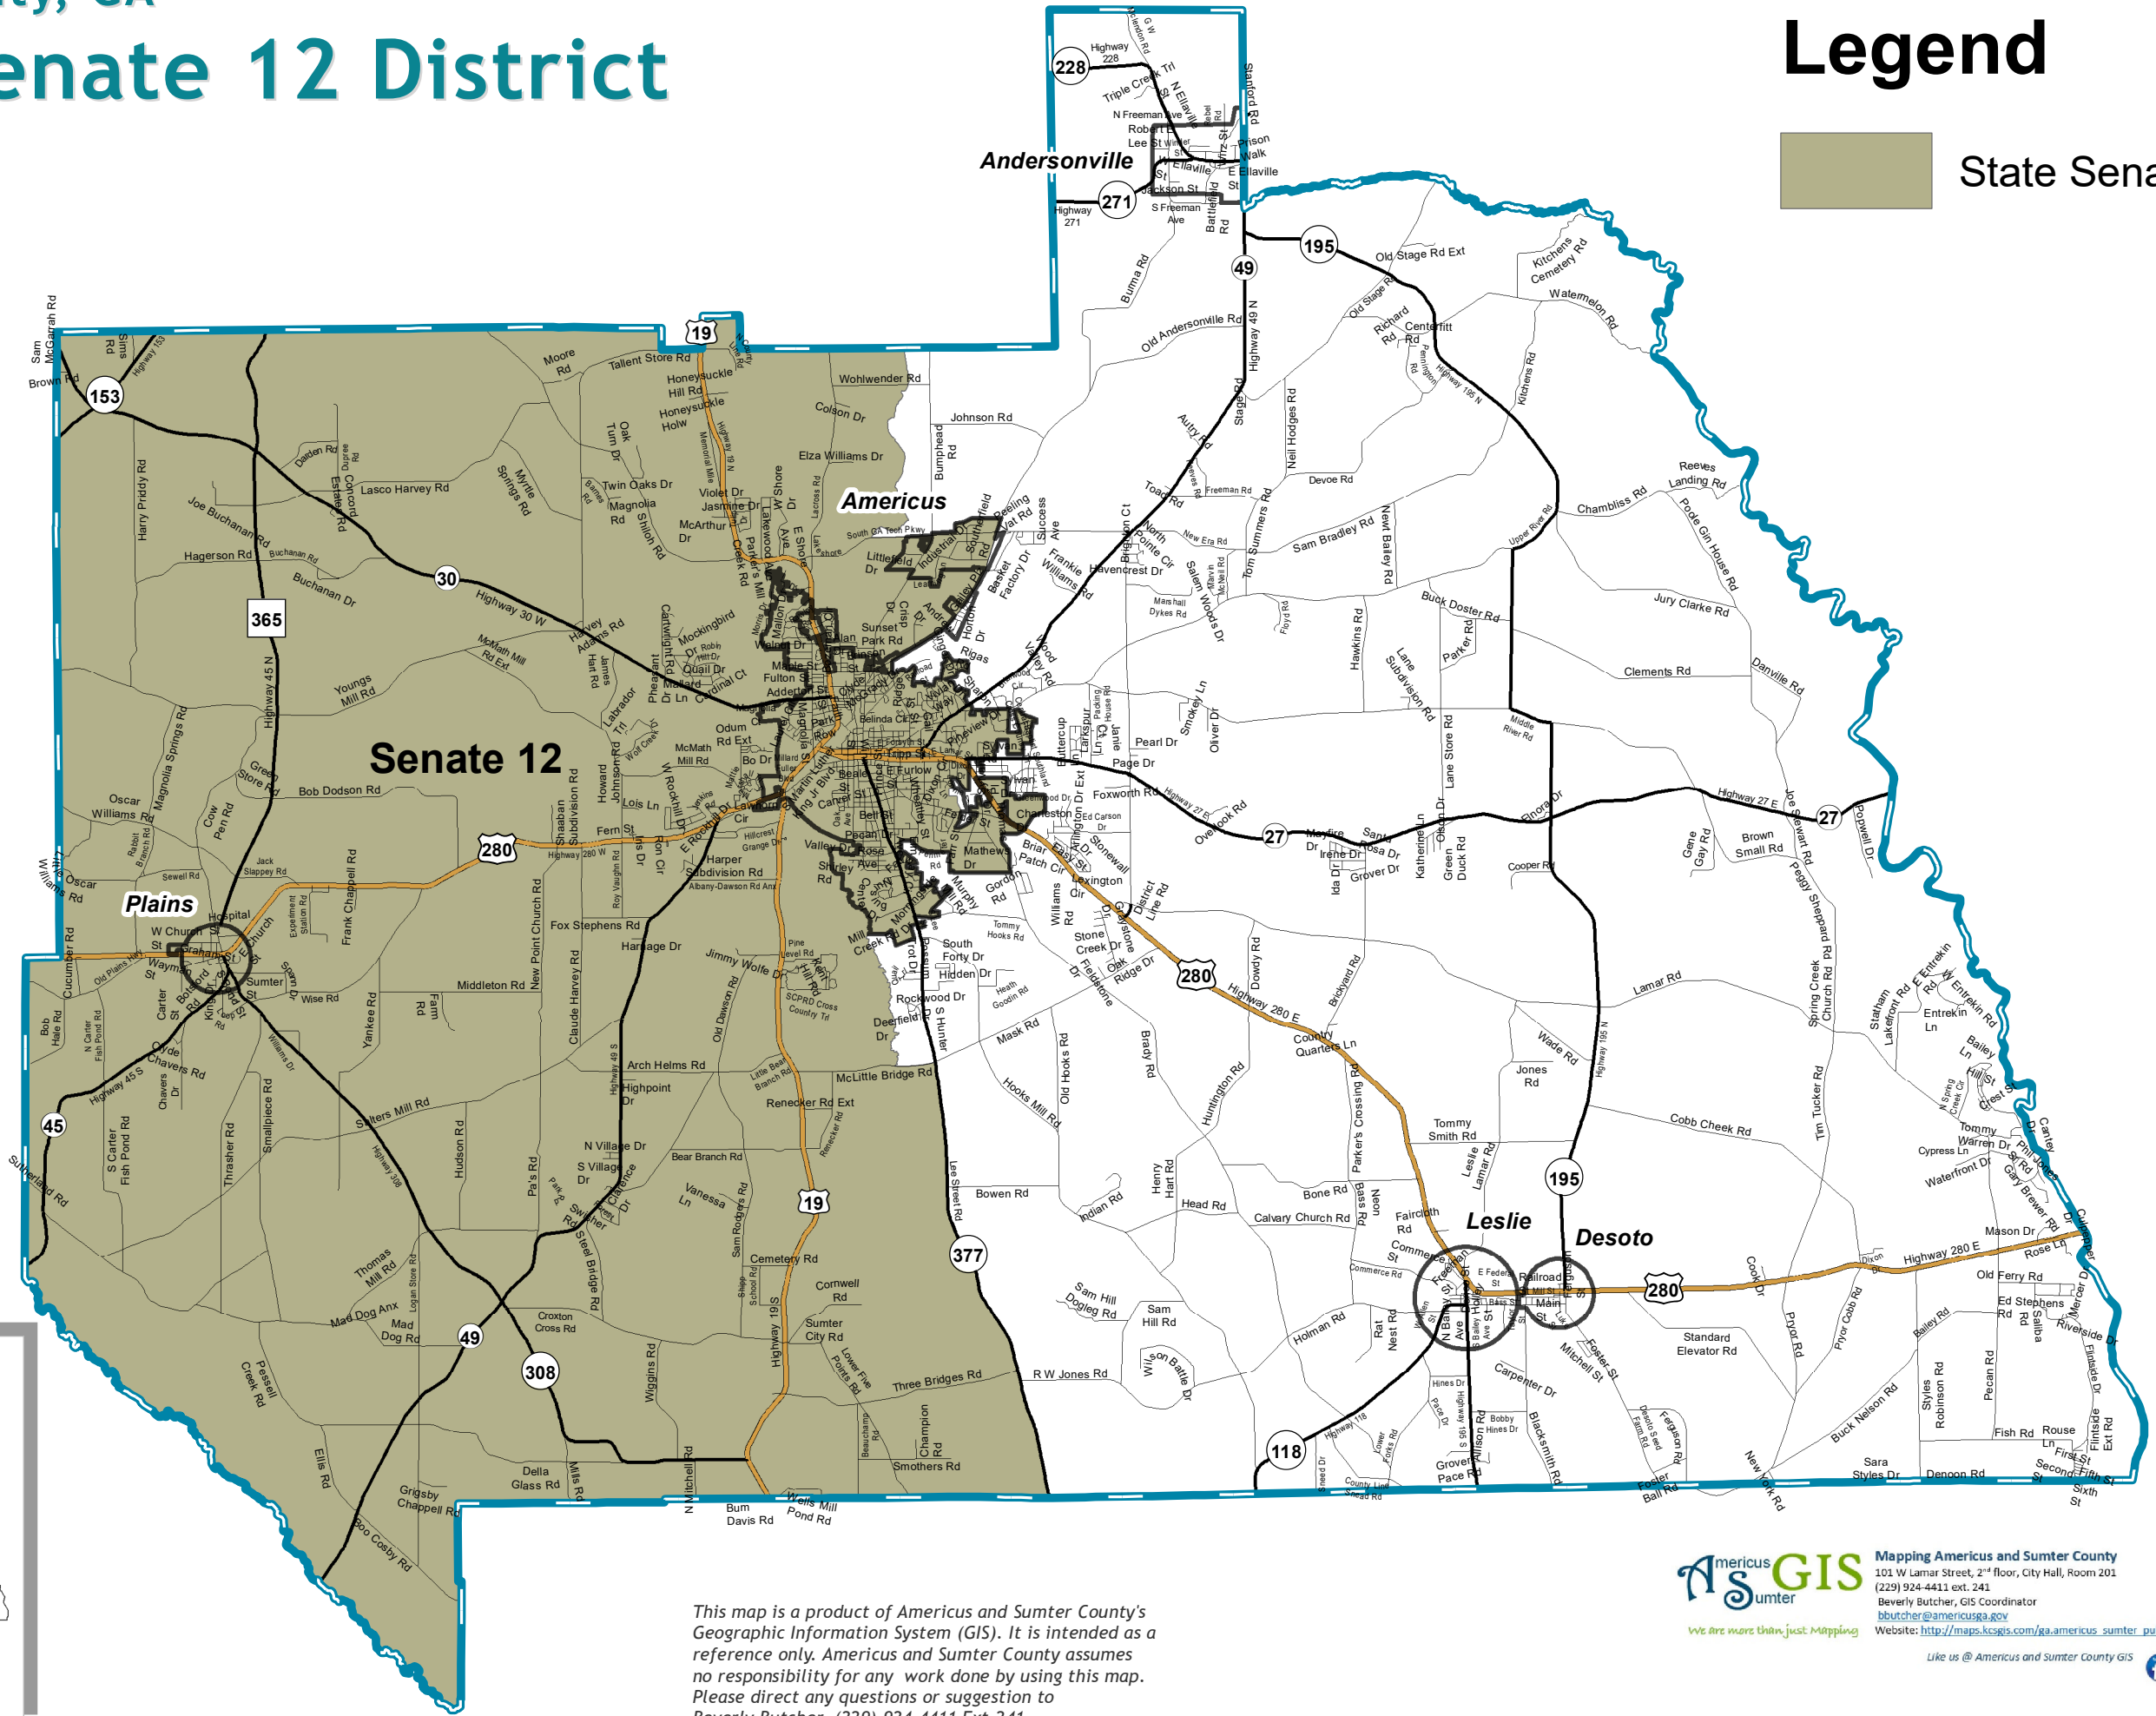

State Senate 12 District

Date: 9/3/2020

Legend

 State Senate 12 District

Map Locator

This map is a product of Americus and Sumter County's Geographic Information System (GIS). It is intended as a reference only. Americus and Sumter County assumes no responsibility for any work done by using this map. Please direct any questions or suggestion to Beverly Butcher (229)-924-4411 Ext.241

Like us @ Americus and Sumter County GIS 